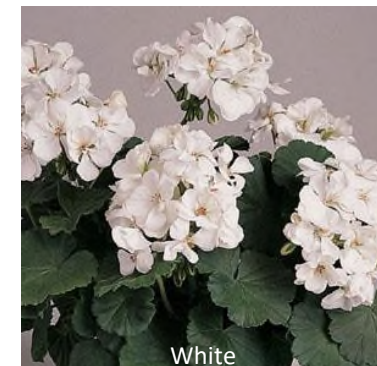

Height: 12-14"

Spread: 12-14"

Dark Red

Orange

Salmon

Shocking Pink

Violet

White