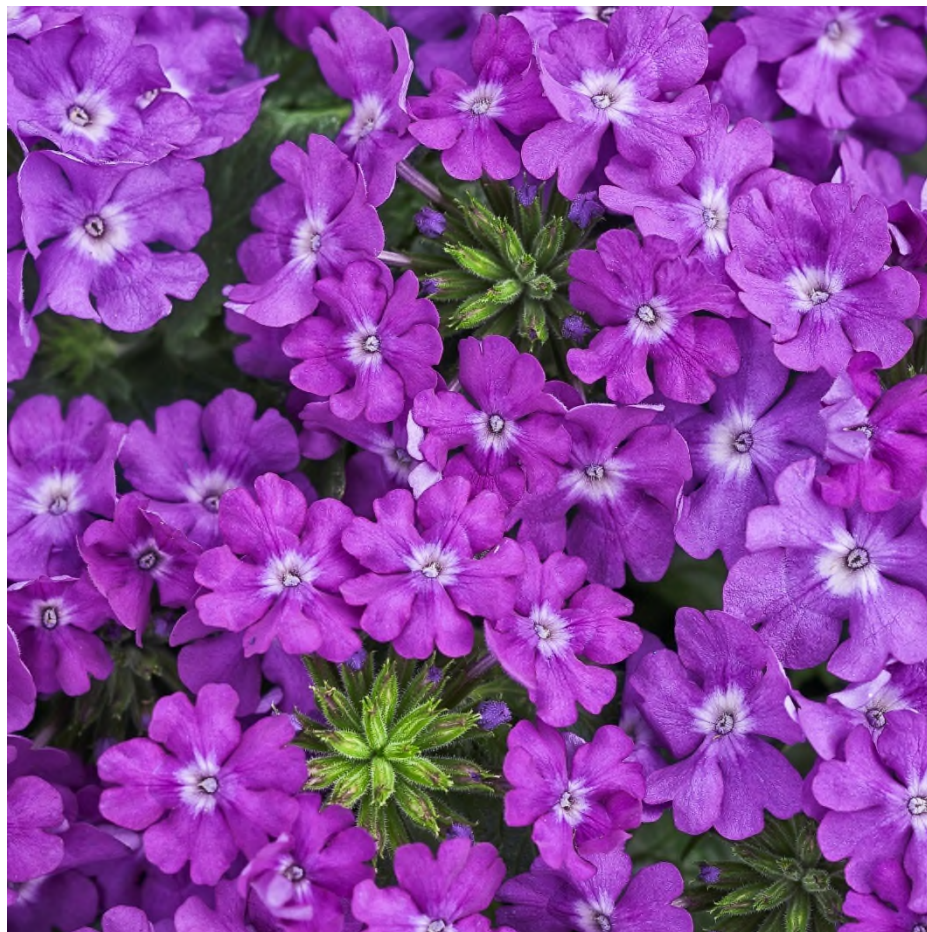

# Verbena Superbena Violet Ice

4.5 Proven Winners

Proven Winner

*Replaces Lanai Blue.* Vigorous with strongly trailing habit. Very large flowers and umbels. Great in landscapes and containers.

Exposure: Full Sun

Height: 6-12"

Spread: 18-30"

New for 2021