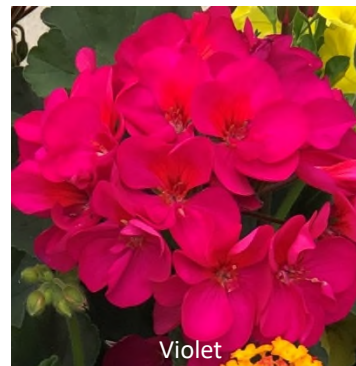

Height: 12-14"

Spread: 12-14"

Dark Red

Orange

Salmon

Shocking Pink

Violet

White