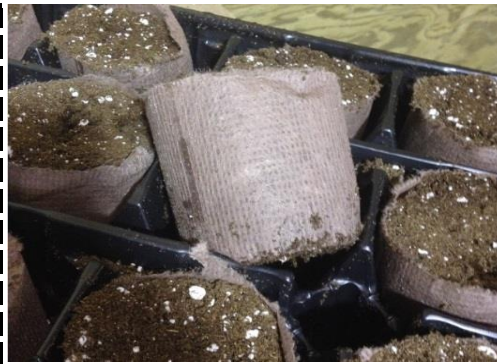

Ellepots® are root penetrable, bio-degradable papers suited for propagation of cuttings and seedlings. Trays allow air admission in the bottom of the pots & encourages growth immediately after sticking or seeding. Rooting and finish time is reduced by 3-12 days. Trays fit standard size benches and are suitable for all irrigation systems. The well dimensioned drainage system in the trays ensure maximum air passage from the top to the bottom of the pot.

Ellepots® from Meadowridge are filled with Sun-Gro Ellepot® mix which is 80% professional peat and 20% coarse perlite and comes factory direct with a starter lime and fertilizer.

Reduces grow time and allows air flow

Simplify with Ellepots® from Meadowridge, pre-made, in the trays, ready to use!

Price & Order Information

Size	Price/ Tray*	Pots (Cells)/Tray	Pallet Qty
40 mm (1 ⁵ / ₈ ")	\$ 2.25	50	200
70 mm (2 ³ / ₄ ")	\$ 3.14	18	150