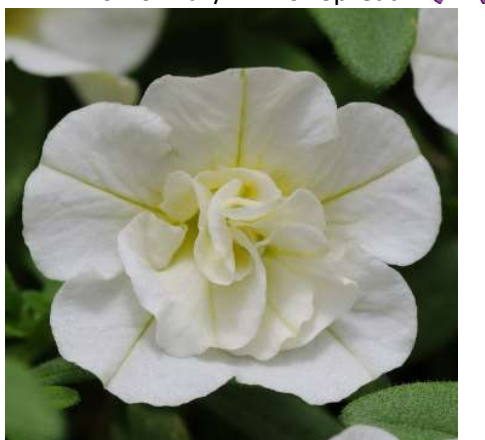

Calibrachoa MiniFamous (Neo) Double Deep Yellow (GE)

 Full Sun 
6-10" Tall/ 12-16" Spread

Calibrachoa MiniFamous (Neo) Double Pink (GE)

 Full Sun 
6-10" Tall/ 12-16" Spread

Calibrachoa MiniFamous (Neo) Double Purple (GE)

 Full Sun
6-10" Tall/ 12-16" Spread

Calibrachoa MiniFamous (Uno) Double Dark Blue (GE)

 Full Sun 
6-10" Tall/ 12-16" Spread

Calibrachoa MiniFamous (Uno) Double Orange Flame (GE)

 Full Sun
6-10" Tall/ 12-16" Spread

Calibrachoa MiniFamous (Uno) Double Red (GE)

 Full Sun 
6-10" Tall/ 12-16" Spread

Calibrachoa MiniFamous (Uno) Double White (GE)

 Full Sun 
6-10" Tall/ 12-16" Spread

GE= Garden Exclusives
PW = Proven Winners