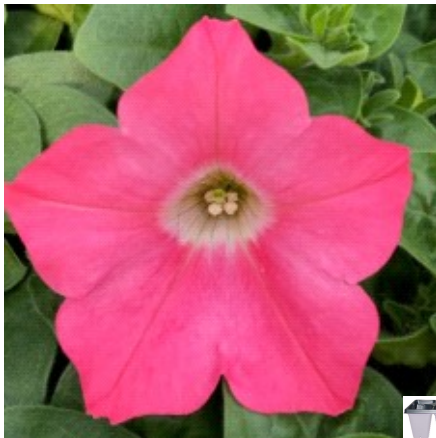

12-24" Tall/ 24-36" Spread

GE= Garden Exclusives

PW= Proven Winners

2024 Petchoa & Petunia Varieties & Colors

4.5" Proven Winner

Petunia Supertunia Vista Silverberry

12-24" Tall/ 24-36" Spread

Petunia Supertunia Vista Snowdrift

6-12" Tall/ 30-39" Spread

Wave & Easy Wave Petunias

Petunia Easy Wave Blue

6-12" Tall/ 30-39" Spread

Petunia Easy Wave Burgundy Star

6-12" Tall/ 30-39" Spread

Petunia Easy Wave Burgundy Velour

6-12" Tall/ 30-39" Spread

Petunia Easy Wave Coral Reef

6-12" Tall/ 30-39" Spread

Petunia Easy Wave Lavender Sky Blue

6-12" Tall/ 30-39" Spread

Petunia Easy Wave Mix, Great Lakes

6-12" Tall/ 30-39" Spread

GE= Garden Exclusives

PW= Proven Winners